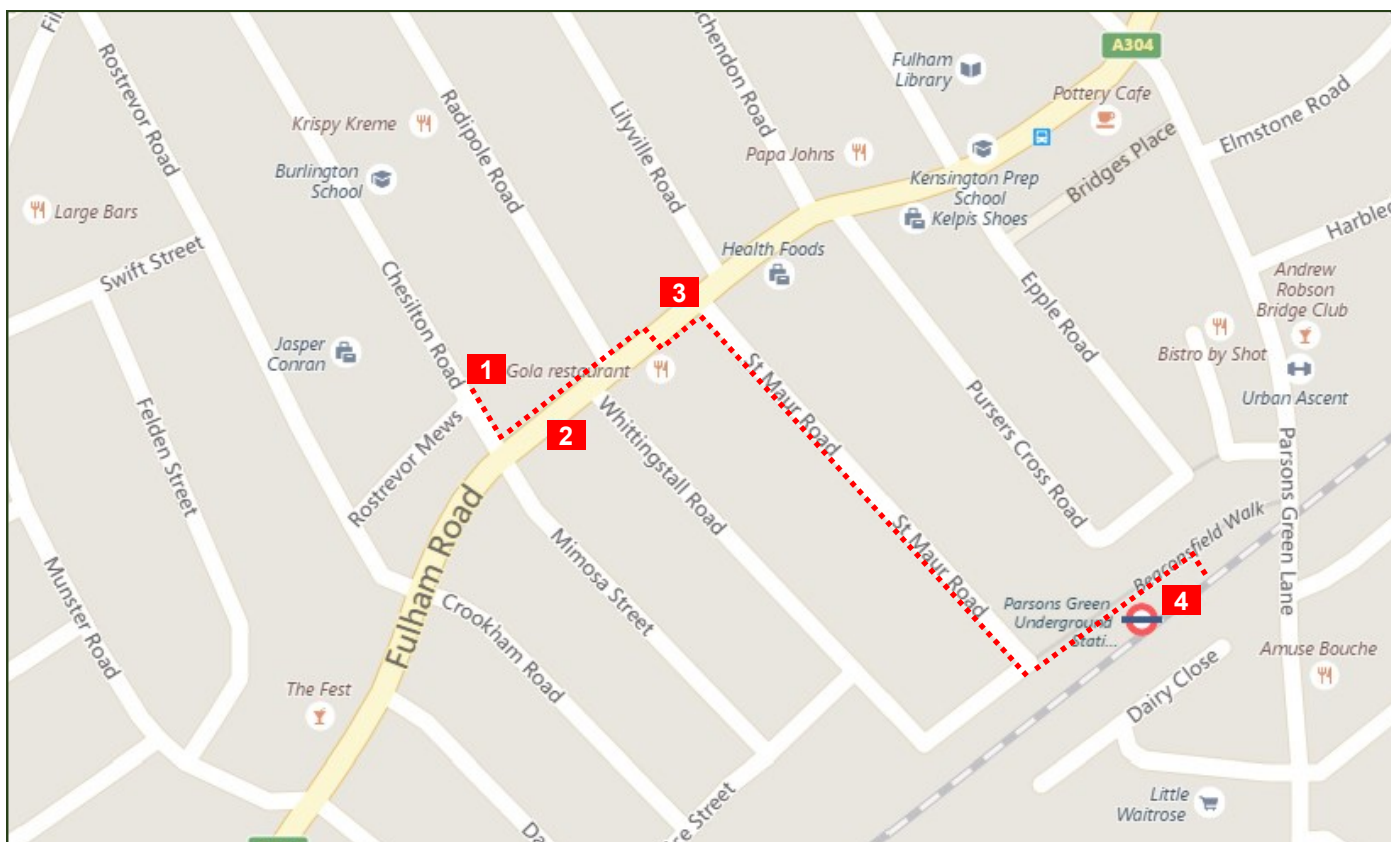

#### If you are travelling from Central London, Fulham or Earl's Court

Bus Number	Destination	Get off at...
14	Putney Heath	Radipole Road
414	Putney Bridge	Radipole Road
424	Putney Heath	Radipole Road

Line	Destination	Get off at...
District Line	Wimbledon	Parsons Green

#### If you are travelling from Wimbledon or Putney

Bus Number	Destination	Get off at...
14	Warren Street Station	Radipole Road
414	Chippenham Road	Radipole Road
424	Stevenage Road	Radipole Road

Line	Destination	Get off at...
District Line	Edgware Road High Street Kensington Upminster Barking Tower Hill	Parsons Green

## Walking from Parsons Green Station

1. When you come through the station barriers, leave the station by the exit **on the left**.
2. **Turn left** down the path.
3. **Turn right** down St Maur Road Road.
4. **Cross over** Fulham Road at the pedestrian crossing, and **turn left**
5. **Turn right** into Chesilton Road.
6. Burlington School is **on the right**.

**1** Burlington School

**2** Radipole Road Bus Stop (from Central London, Fulham or Earl's Court)

**3** Radipole Road Bus Stop (from Wimbledon or Putney)

**4** Parsons Green Tube Station

..... Walking Route - Parsons Green Station to Burlington School