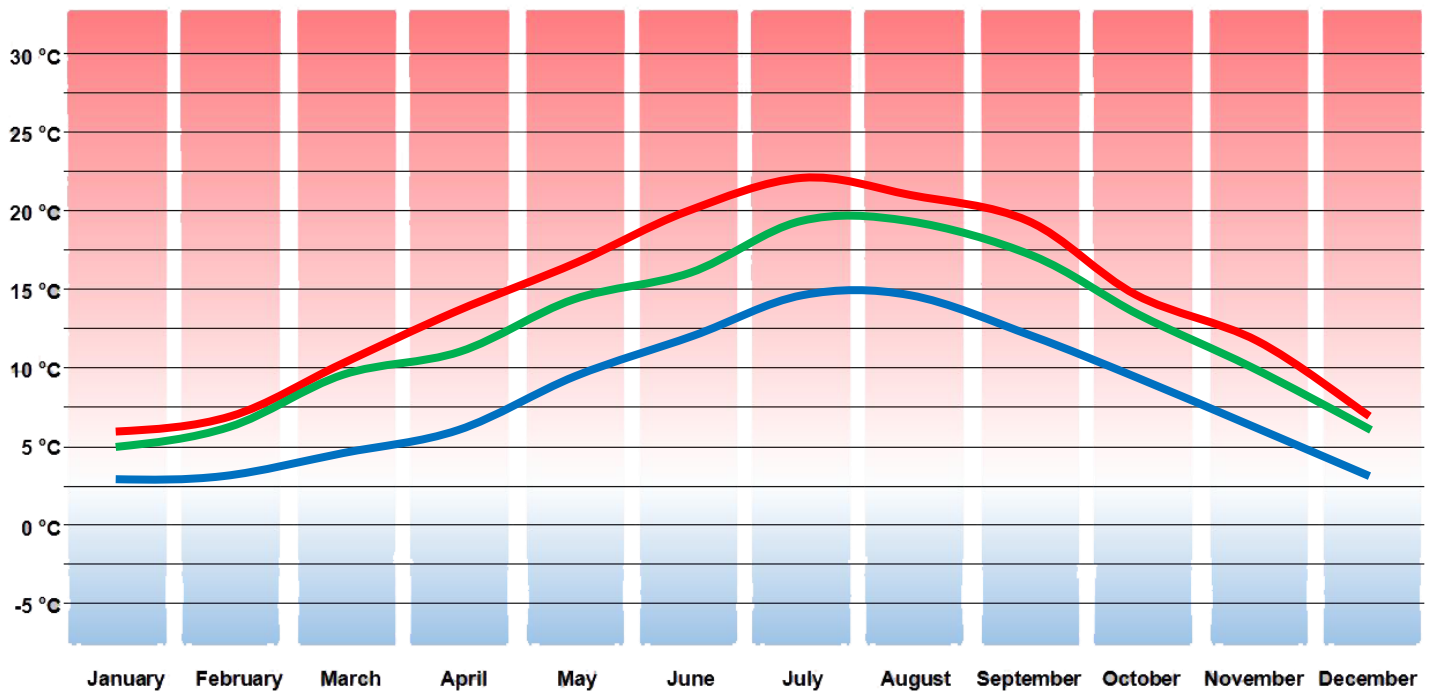

British Weather

Britain is famous for its weather. It doesn't rain as much as people think it does, but it's always safe to have an umbrella.

The average temperatures in every month in London are:

-  Usual High Temperature
-  Usual Low Temperature
-  Average Temperature

	Jan	Feb	Mar	Apr	May	Jun	Jul	Aug	Sep	Oct	Nov	Dec
High °C	6	7	10	13	17	20	22	21	19	14	10	7
Low °C	3	3	4	6	9	12	14	14	12	9	6	3
Ave °C	5	7	9	11	14	16	19	19	17	13	10	7

You should bring clothes that are good for the time of year. And remember comfortable shoes - you will probably do a lot of walking in London.